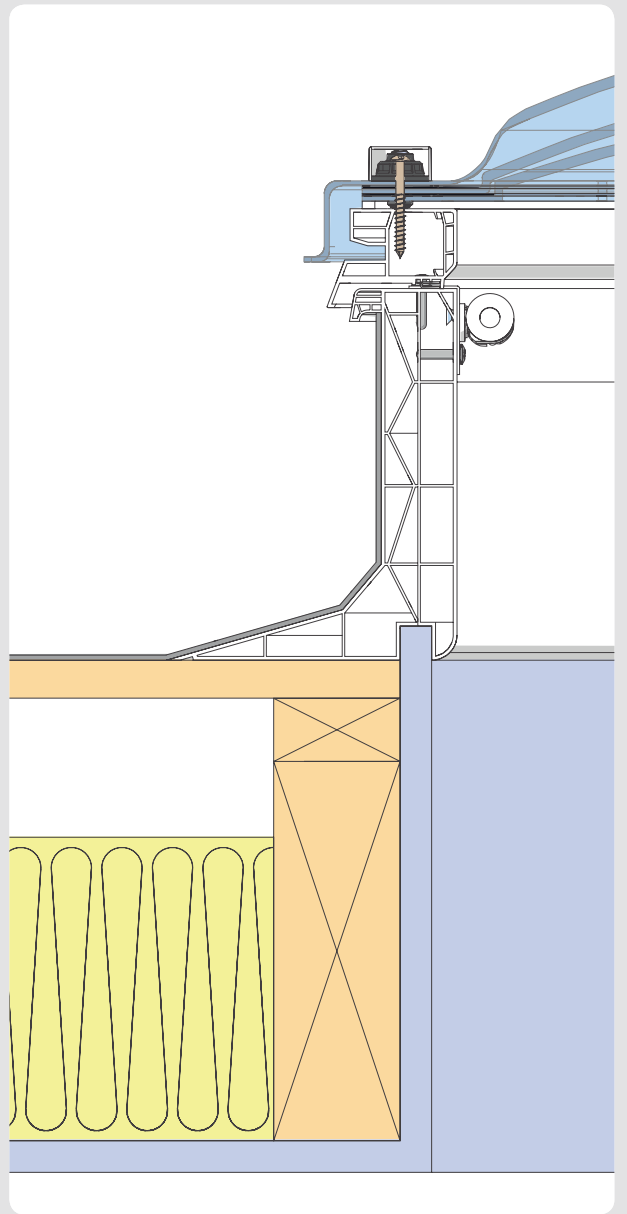

FRD-AH

Flat Roof Dome

2

3

4

5

8x  50mm

6

7

8

9