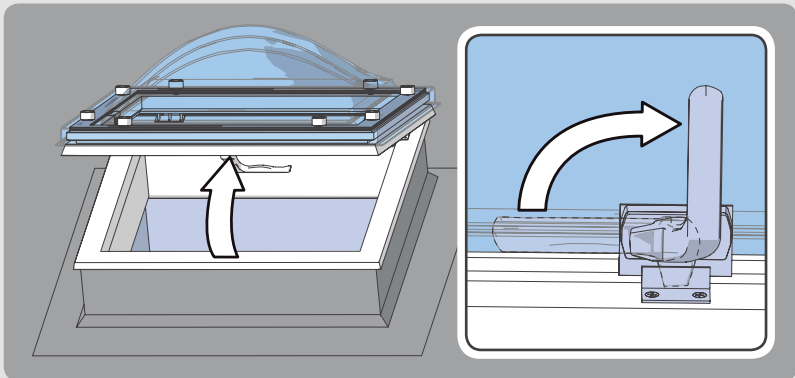

FRD-AH

Flat Roof Dome

2

3

4

5

8x  50mm

6