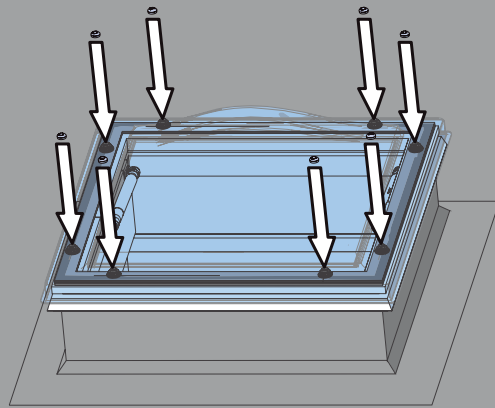

FRD-AH

Flat Roof Dome

2

3

4

5

8x  50mm

6