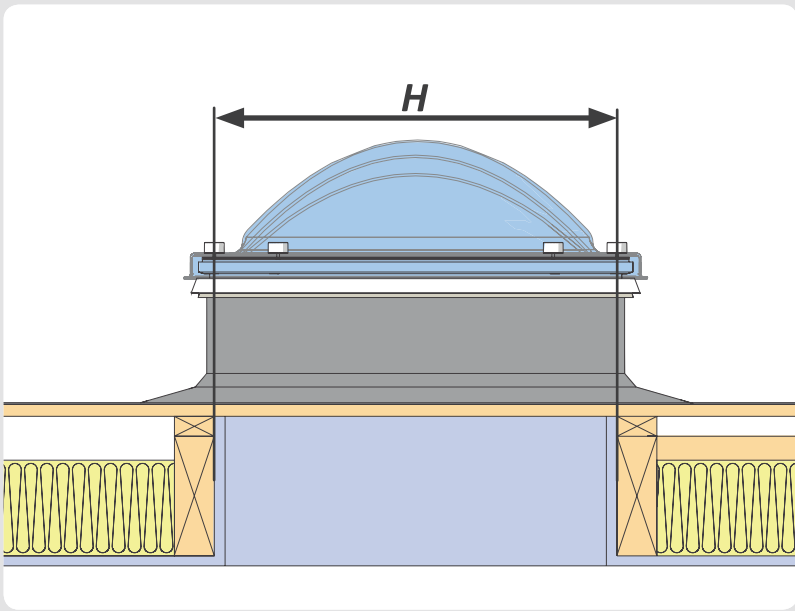

FRD-AH

Flat Roof Dome

2

3

4

5

8x  50mm

6