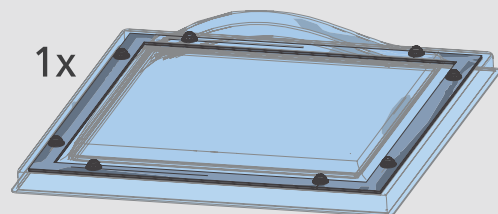

FRD-AH

Flat Roof Dome

2

3

4

5

8x  50mm

6