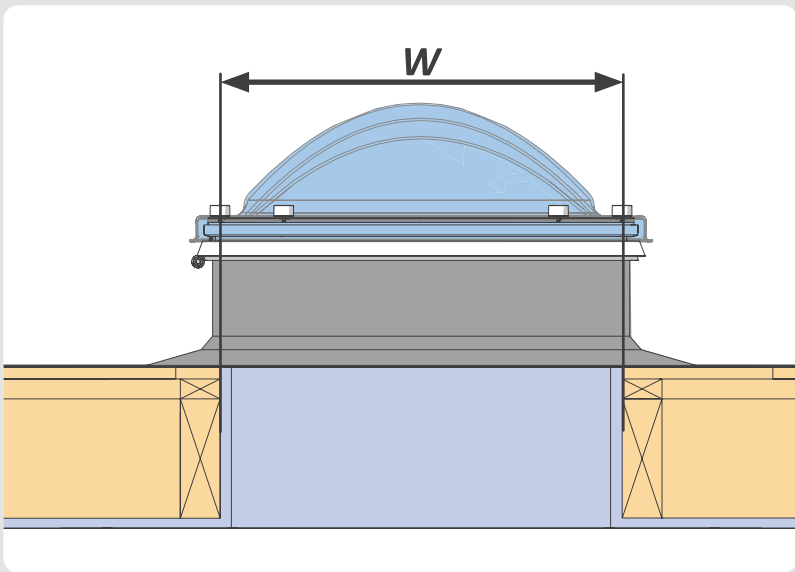

FRD-AH

Flat Roof Dome

2

3

4

5

8x  50mm

6