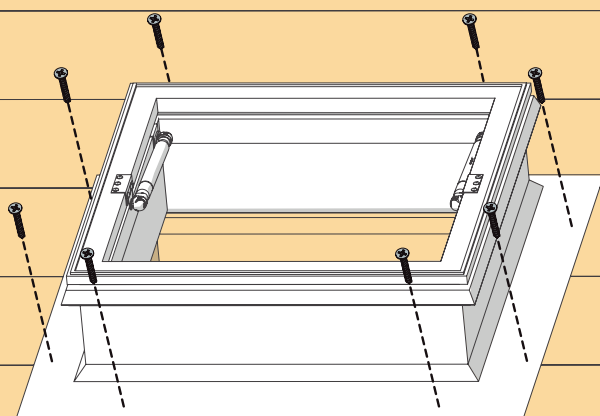

FRD-AH

Flat Roof Dome

2

3

4

5

8x  50mm

6