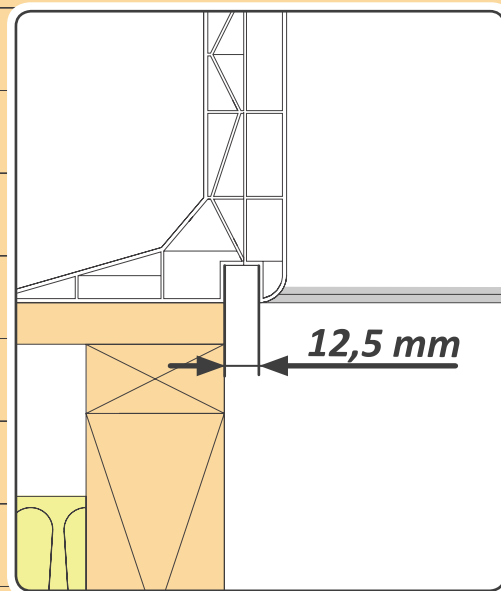

FRD-AH

Flat Roof Dome

2

3

4

5

8x  50mm

6