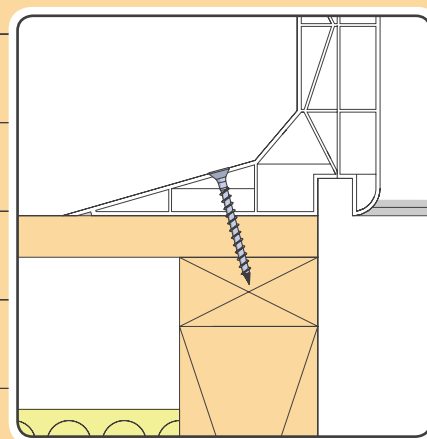

FRD-AH

Flat Roof Dome

2

3

4

5

8x  50mm

6