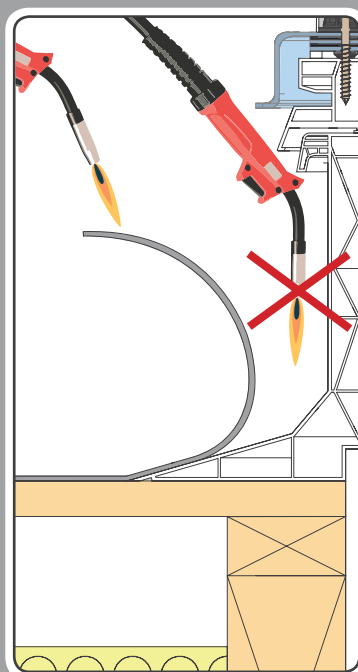

FRD-AH

Flat Roof Dome

2

3

4

5

8x  50mm

6