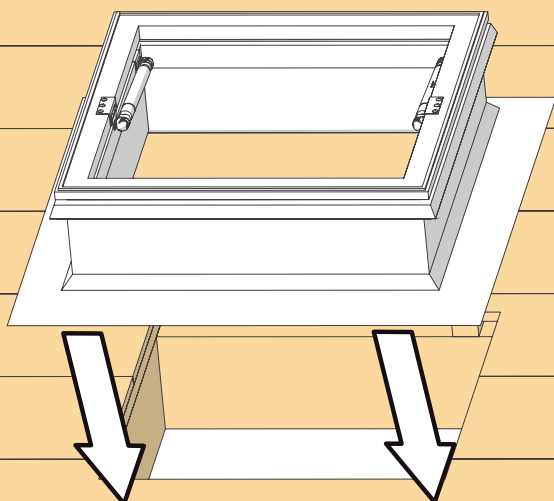

FRD-AH

Flat Roof Dome

2

3

4

5

8x  50mm

6