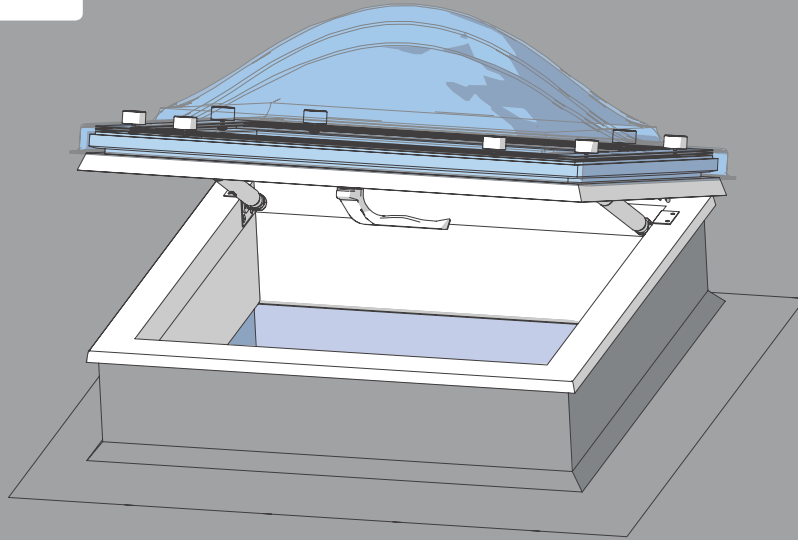

FRD-AH

Flat Roof Dome

2

3

4

5

8x  50mm

6