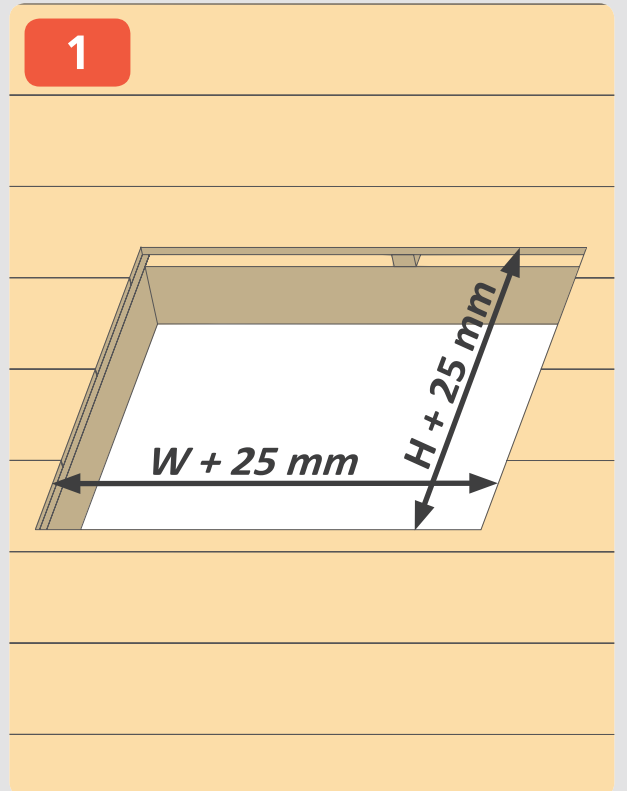

FRD-AH

Flat Roof Dome

2

3

4

5

8x  50mm

6