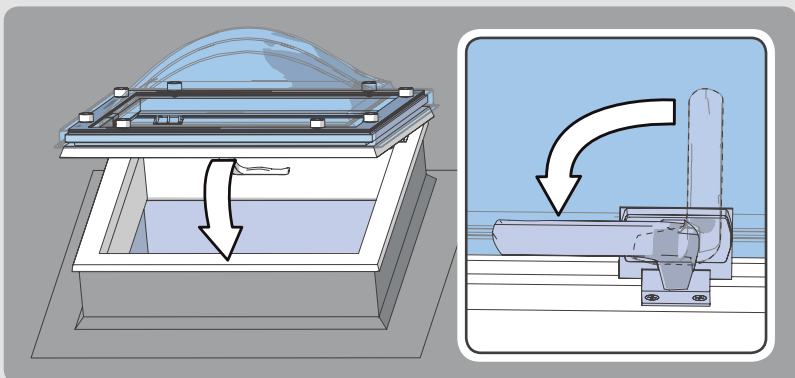

FRD-AH

Flat Roof Dome

2

3

4

5

8x  50mm

6