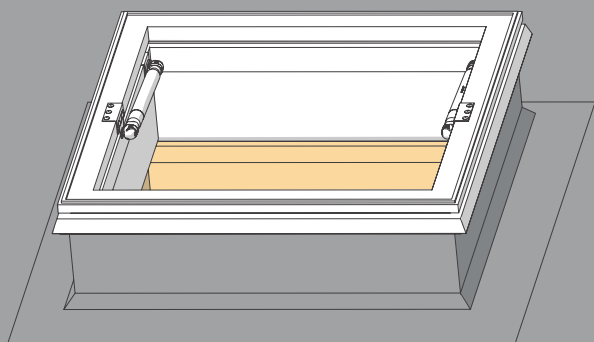

FRD-AH

Flat Roof Dome

2

3

4

5

8x  50mm

6