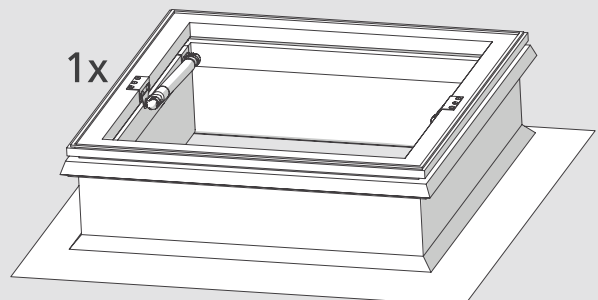

FRD-AH

Flat Roof Dome

2

3

4

5

8x  50mm

6