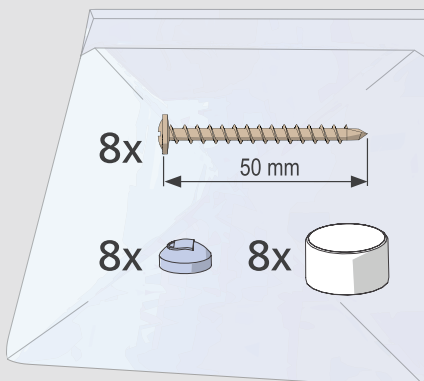

FRD-AH

Flat Roof Dome

2

3

4

5

8x  50mm

6