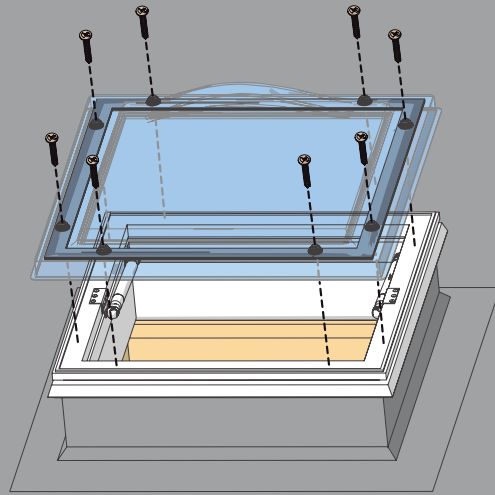

FRD-AH

Flat Roof Dome

2

3

4

5

8x  50mm

6