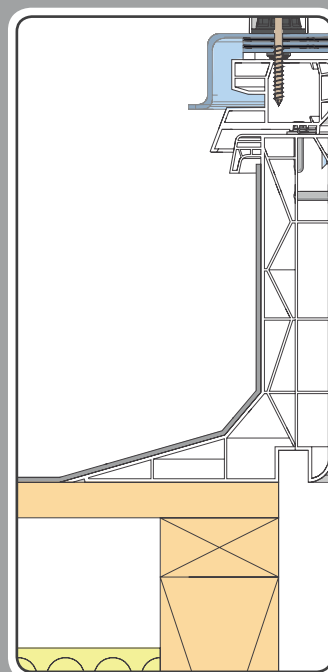

FRD-AH

Flat Roof Dome

2

3

4

5

8x  50mm

6

7

8

9