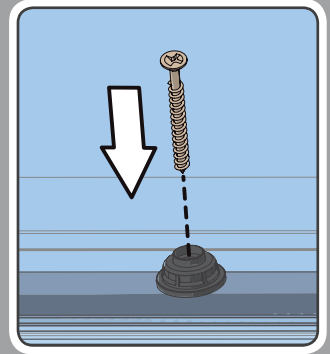

FRD-AH

Flat Roof Dome

2

3

4

5

8x  50mm

6